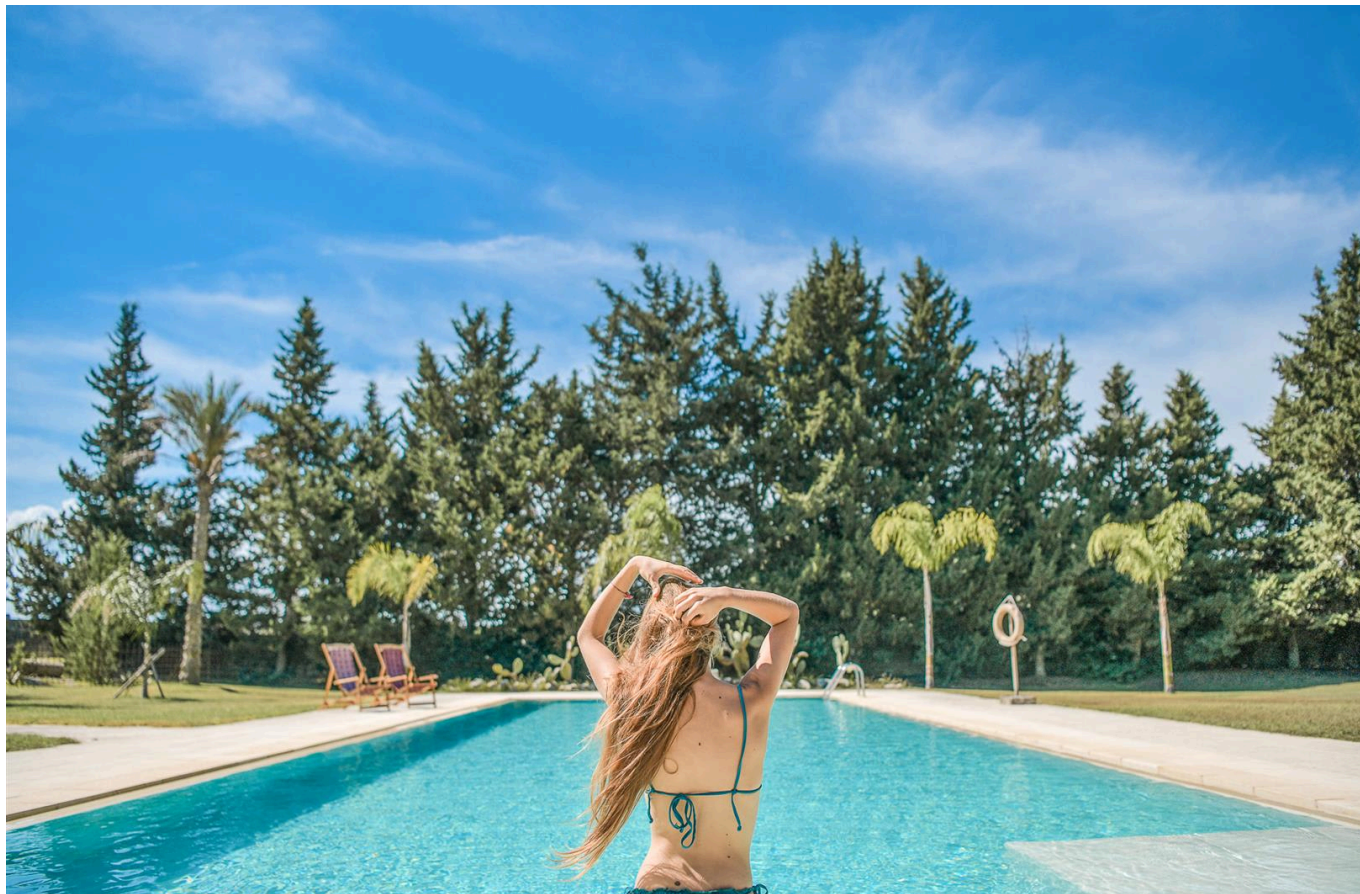

Masseria Majestic Puglia masseria rental

Property Details

- Location Italy Puglia
- City Cannole
- Price Per Night From € 1150
- Min Nights 4
- Cleaning Fee € 200
- Security Deposit € 1000
- Property Type Villa
- Sleeps 16
- Bedrooms 8
- Beds 9
- Bathrooms 7

Amenities

- Wireless Internet
- Air Conditioning
- Swimming Pool
- Free Parking On Premises
- Indoor Fireplace
- Washer
- Hair Dryer
- Microwave
- Dishwasher
- BBQ Grill
- Garden Or Backyard
- Towels Provided
- Iron

Rental Rates

Start date

End date

Per Night